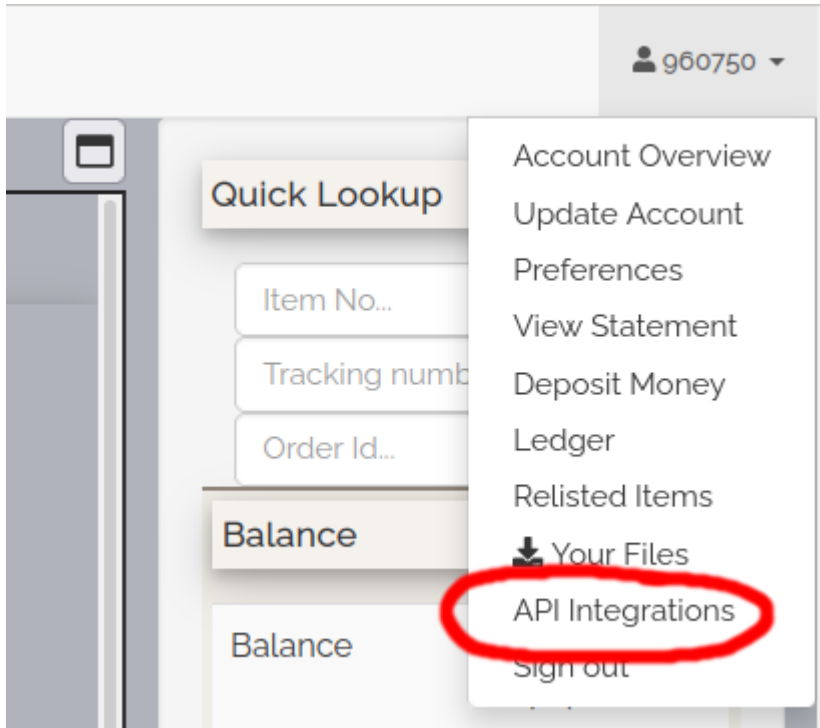

Feed Sheets

Pull data from our web portal into Google Sheets automatically, at regular intervals.

How to do get started

First, log into our web portal and navigate to the API Intergrations section, as shown here.